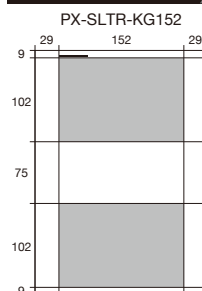

PRE-SET JOB TEMPLATES LIST

PCM-15W

Cost Efficient with Japan Quality

PROSCUT

All units are mm * All paper sizes except cut mode 14 are 210 x 297 mm

CUT MODE 1 13.5/54/54/54/54/54/13.5

CUT MODE 2 6/54/4/54/4/54/4/54/4/54/5

CUT MODE 3 11/55/55/55/55/55/11

CUT MODE 4 5/55/3/55/3/55/3/55/3/55/5

CUT MODE 5 13/55/17/55/17/55/17/55/13

PRE-SET JOB TEMPLATES LIST

PCM-15W

Cost Efficient with Japan Quality

PROSCUT

All units are mm * All paper sizes except cut mode 14 are 210 x 297 mm

CUT MODE 6 7/51/7/51/7/51/7/51/7

CUT MODE 7 9.5/50/7/50/7/50/7/50/7/50/9.5

CUT MODE 8 9/90/5/90/5/90/8

CUT MODE 9 148.5/148.5

CUT MODE 10 99/99/99

CUT MODE 11 74.2/74.2/74.2/74.4

CUT MODE 12 9/102/75/102/9

CUT MODE 13 7/283/7

CUT MODE 14 11.5/297/11.5 Paper: 225 x 320mm (SR-A4)