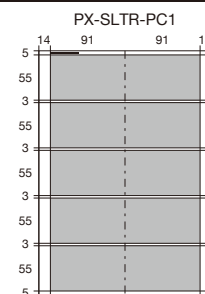

PRE-SET JOB TEMPLATES LIST

PCM-15W

Cost Efficient with Japan Quality

PROSCUT

All units are mm * All paper sizes except cut mode 14 are 210 x 297 mm

CUT MODE 1 13.5/54/54/54/54/54/13.5

CUT MODE 2 6/54/4/54/4/54/4/54/4/54/5

CUT MODE 3 11/55/55/55/55/55/11

CUT MODE 4 5/55/3/55/3/55/3/55/3/55/5

CUT MODE 5 13/55/17/55/17/55/17/55/13

PRE-SET JOB TEMPLATES LIST

PCM-15W

Cost Efficient with Japan Quality

PROSCUT

All units are mm * All paper sizes except cut mode 14 are 210 x 297 mm

CUT MODE 6 7/51/7/51/7/51/7/51/7

CUT MODE 7 9.5/50/7/50/7/50/7/50/7/50/9.5

CUT MODE 8 9/90/5/90/5/90/8

CUT MODE 9 148.5/148.5

CUT MODE 10 99/99/99

CUT MODE 11 74.2/74.2/74.2/74.4

CUT MODE 12 9/102/75/102/9

CUT MODE 13 7/283/7

CUT MODE 14 11.5/297/11.5 Paper: 225 x 320mm (SR-A4)