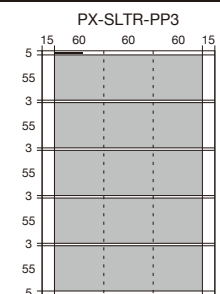

PRE-SET JOB TEMPLATES LIST

PCM-15W

Cost Efficient with Japan Quality

PROSCUT

All units are mm * All paper sizes except cut mode 14 are 210 x 297 mm

CUT MODE 1 13.5/54/54/54/54/54/13.5

CUT MODE 2 6/54/4/54/4/54/4/54/4/54/5

CUT MODE 3 11/55/55/55/55/55/11

CUT MODE 4 5/55/3/55/3/55/3/55/3/55/5

CUT MODE 5 13/55/17/55/17/55/17/55/13

PRE-SET JOB TEMPLATES LIST

PCM-15W

Cost Efficient with Japan Quality

PROSCUT

All units are mm * All paper sizes except cut mode 14 are 210 x 297 mm

CUT MODE 6 7/51/7/51/7/51/7/51/7

CUT MODE 7 9.5/50/7/50/7/50/7/50/7/50/9.5

CUT MODE 8 9/90/5/90/5/90/8

CUT MODE 9 148.5/148.5

CUT MODE 10 99/99/99

CUT MODE 11 74.2/74.2/74.2/74.4

CUT MODE 12 9/102/75/102/9

CUT MODE 13 7/283/7

CUT MODE 14 11.5/297/11.5 Paper: 225 x 320mm (SR-A4)