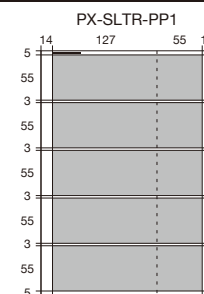

PRE-SET JOB TEMPLATES LIST

PCM-15W

Cost Efficient with Japan Quality

PROSCUT

All units are mm * All paper sizes except cut mode 14 are 210 x 297 mm

CUT MODE 1 13.5/54/54/54/54/54/13.5

CUT MODE 2 6/54/4/54/4/54/4/54/4/54/5

CUT MODE 3 11/55/55/55/55/55/11

CUT MODE 4 5/55/3/55/3/55/3/55/3/55/5

CUT MODE 5 13/55/17/55/17/55/17/55/13

PRE-SET JOB TEMPLATES LIST

PCM-15W

Cost Efficient with Japan Quality

PROSCUT

All units are mm * All paper sizes except cut mode 14 are 210 x 297 mm

CUT MODE 6 7/51/7/51/7/51/7/51/7

CUT MODE 7 9.5/50/7/50/7/50/7/50/7/50/9.5

CUT MODE 8 9/90/5/90/5/90/8

CUT MODE 9 148.5/148.5

CUT MODE 10 99/99/99

CUT MODE 11 74.2/74.2/74.2/74.4

CUT MODE 12 9/102/75/102/9

CUT MODE 13 7/283/7

CUT MODE 14 11.5/297/11.5 Paper: 225 x 320mm (SR-A4)