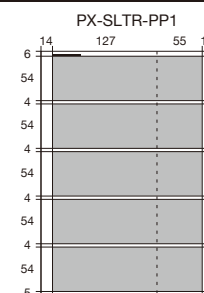

PRE-SET JOB TEMPLATES LIST

PCM-15W

Cost Efficient with Japan Quality

PROSCUT

All units are mm * All paper sizes except cut mode 14 are 210 x 297 mm

CUT MODE 1 13.5/54/54/54/54/54/13.5

CUT MODE 2 6/54/4/54/4/54/4/54/4/54/5

CUT MODE 3 11/55/55/55/55/55/11

CUT MODE 4 5/55/3/55/3/55/3/55/3/55/5

CUT MODE 5 13/55/17/55/17/55/17/55/13

PRE-SET JOB TEMPLATES LIST

PCM-15W

Cost Efficient with Japan Quality

PROSCUT

All units are mm * All paper sizes except cut mode 14 are 210 x 297 mm

CUT MODE 6 7/51/7/51/7/51/7/51/7

CUT MODE 7 9.5/50/7/50/7/50/7/50/7/50/9.5

CUT MODE 8 9/90/5/90/5/90/8

CUT MODE 9 148.5/148.5

CUT MODE 10 99/99/99

CUT MODE 11 74.2/74.2/74.2/74.4

CUT MODE 12 9/102/75/102/9

CUT MODE 13 7/283/7

CUT MODE 14 11.5/297/11.5 Paper: 225 x 320mm (SR-A4)