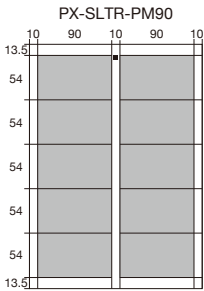

PRE-SET JOB TEMPLATES LIST

PCM-15W

Cost Efficient with Japan Quality

PROSCUT

All units are mm * All paper sizes except cut mode 14 are 210 x 297 mm

CUT MODE 1 13.5/54/54/54/54/54/13.5

CUT MODE 2 6/54/4/54/4/54/4/54/4/54/5

CUT MODE 3 11/55/55/55/55/55/11

CUT MODE 4 5/55/3/55/3/55/3/55/3/55/5

CUT MODE 5 13/55/17/55/17/55/17/55/13

PRE-SET JOB TEMPLATES LIST

PCM-15W

Cost Efficient with Japan Quality

PROSCUT

All units are mm * All paper sizes except cut mode 14 are 210 x 297 mm

CUT MODE 6 7/51/7/51/7/51/7/51/7

CUT MODE 7 9.5/50/7/50/7/50/7/50/7/50/9.5

CUT MODE 8 9/90/5/90/5/90/8

CUT MODE 9 148.5/148.5

CUT MODE 10 99/99/99

CUT MODE 11 74.2/74.2/74.2/74.4

CUT MODE 12 9/102/75/102/9

CUT MODE 13 7/283/7

CUT MODE 14 11.5/297/11.5 Paper: 225 x 320mm (SR-A4)