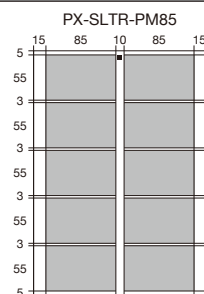

PRE-SET JOB TEMPLATES LIST

PCM-15W

Cost Efficient with Japan Quality

PROSCUT

All units are mm * All paper sizes except cut mode 14 are 210 x 297 mm

CUT MODE 1 13.5/54/54/54/54/54/13.5

CUT MODE 2 6/54/4/54/4/54/4/54/4/54/5

CUT MODE 3 11/55/55/55/55/55/11

CUT MODE 4 5/55/3/55/3/55/3/55/3/55/5

CUT MODE 5 13/55/17/55/17/55/17/55/13

PRE-SET JOB TEMPLATES LIST

PCM-15W

Cost Efficient with Japan Quality

PROSCUT

All units are mm * All paper sizes except cut mode 14 are 210 x 297 mm

CUT MODE 6 7/51/7/51/7/51/7/51/7

CUT MODE 7 9.5/50/7/50/7/50/7/50/7/50/9.5

CUT MODE 8 9/90/5/90/5/90/8

CUT MODE 9 148.5/148.5

CUT MODE 10 99/99/99

CUT MODE 11 74.2/74.2/74.2/74.4

CUT MODE 12 9/102/75/102/9

CUT MODE 13 7/283/7

CUT MODE 14 11.5/297/11.5 Paper: 225 x 320mm (SR-A4)