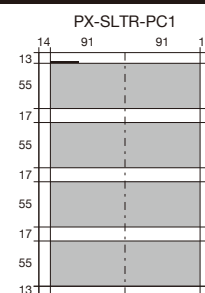

PRE-SET JOB TEMPLATES LIST

PCM-15W

Cost Efficient with Japan Quality

PROSCUT

All units are mm * All paper sizes except cut mode 14 are 210 x 297 mm

CUT MODE 1 13.5/54/54/54/54/54/13.5

CUT MODE 2 6/54/4/54/4/54/4/54/4/54/5

CUT MODE 3 11/55/55/55/55/55/11

CUT MODE 4 5/55/3/55/3/55/3/55/3/55/5

CUT MODE 5 13/55/17/55/17/55/17/55/13

PRE-SET JOB TEMPLATES LIST

PCM-15W

Cost Efficient with Japan Quality

PROSCUT

All units are mm * All paper sizes except cut mode 14 are 210 x 297 mm

CUT MODE 6 7/51/7/51/7/51/7/51/7

CUT MODE 7 9.5/50/7/50/7/50/7/50/7/50/9.5

CUT MODE 8 9/90/5/90/5/90/8

CUT MODE 9 148.5/148.5

CUT MODE 10 99/99/99

CUT MODE 11 74.2/74.2/74.2/74.4

CUT MODE 12 9/102/75/102/9

CUT MODE 13 7/283/7

CUT MODE 14 11.5/297/11.5 Paper: 225 x 320mm (SR-A4)