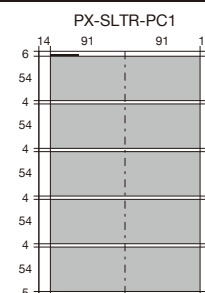

PRE-SET JOB TEMPLATES LIST

PCM-15W

Cost Efficient with Japan Quality

PROSCUT

All units are mm * All paper sizes except cut mode 14 are 210 x 297 mm

CUT MODE 1 13.5/54/54/54/54/54/13.5

CUT MODE 2 6/54/4/54/4/54/4/54/4/54/5

CUT MODE 3 11/55/55/55/55/55/11

CUT MODE 4 5/55/3/55/3/55/3/55/3/55/5

CUT MODE 5 13/55/17/55/17/55/17/55/13

PRE-SET JOB TEMPLATES LIST

PCM-15W

Cost Efficient with Japan Quality

PROSCUT

All units are mm * All paper sizes except cut mode 14 are 210 x 297 mm

CUT MODE 6 7/51/7/51/7/51/7/51/7

CUT MODE 7 9.5/50/7/50/7/50/7/50/7/50/9.5

CUT MODE 8 9/90/5/90/5/90/8

CUT MODE 9 148.5/148.5

CUT MODE 10 99/99/99

CUT MODE 11 74.2/74.2/74.2/74.4

CUT MODE 12 9/102/75/102/9

CUT MODE 13 7/283/7

CUT MODE 14 11.5/297/11.5 Paper: 225 x 320mm (SR-A4)