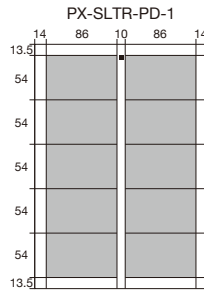

PRE-SET JOB TEMPLATES LIST

PCM-15W

Cost Efficient with Japan Quality

PROSCUT

All units are mm * All paper sizes except cut mode 14 are 210 x 297 mm

CUT MODE 1 13.5/54/54/54/54/54/13.5

CUT MODE 2 6/54/4/54/4/54/4/54/4/54/5

CUT MODE 3 11/55/55/55/55/55/11

CUT MODE 4 5/55/3/55/3/55/3/55/3/55/5

CUT MODE 5 13/55/17/55/17/55/17/55/13

PRE-SET JOB TEMPLATES LIST

PCM-15W

Cost Efficient with Japan Quality

PROSCUT

All units are mm * All paper sizes except cut mode 14 are 210 x 297 mm

CUT MODE 6 7/51/7/51/7/51/7/51/7

CUT MODE 7 9.5/50/7/50/7/50/7/50/7/50/9.5

CUT MODE 8 9/90/5/90/5/90/8

CUT MODE 9 148.5/148.5

CUT MODE 10 99/99/99

CUT MODE 11 74.2/74.2/74.2/74.4

CUT MODE 12 9/102/75/102/9

CUT MODE 13 7/283/7

CUT MODE 14 11.5/297/11.5 Paper: 225 x 320mm (SR-A4)