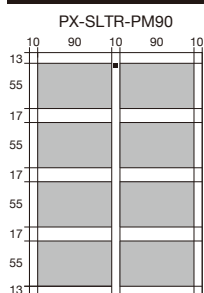

PRE-SET JOB TEMPLATES LIST

PCM-15W

Cost Efficient with Japan Quality

PROSCUT

All units are mm * All paper sizes except cut mode 14 are 210 x 297 mm

CUT MODE 1 13.5/54/54/54/54/54/13.5

CUT MODE 2 6/54/4/54/4/54/4/54/4/54/5

CUT MODE 3 11/55/55/55/55/55/11

CUT MODE 4 5/55/3/55/3/55/3/55/3/55/5

CUT MODE 5 13/55/17/55/17/55/17/55/13

PRE-SET JOB TEMPLATES LIST

PCM-15W

Cost Efficient with Japan Quality

PROSCUT

All units are mm * All paper sizes except cut mode 14 are 210 x 297 mm

CUT MODE 6 7/51/7/51/7/51/7/51/7

CUT MODE 7 9.5/50/7/50/7/50/7/50/7/50/9.5

CUT MODE 8 9/90/5/90/5/90/8

CUT MODE 9 148.5/148.5

CUT MODE 10 99/99/99

CUT MODE 11 74.2/74.2/74.2/74.4

CUT MODE 12 9/102/75/102/9

CUT MODE 13 7/283/7

CUT MODE 14 11.5/297/11.5 Paper: 225 x 320mm (SR-A4)