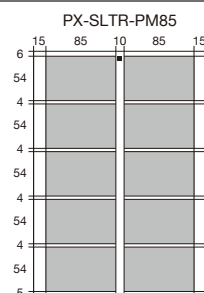

PRE-SET JOB TEMPLATES LIST

PCM-15W

Cost Efficient with Japan Quality

PROSCUT

All units are mm * All paper sizes except cut mode 14 are 210 x 297 mm

CUT MODE 1 13.5/54/54/54/54/54/13.5

CUT MODE 2 6/54/4/54/4/54/4/54/4/54/5

CUT MODE 3 11/55/55/55/55/55/11

CUT MODE 4 5/55/3/55/3/55/3/55/3/55/5

CUT MODE 5 13/55/17/55/17/55/17/55/13

PRE-SET JOB TEMPLATES LIST

PCM-15W

Cost Efficient with Japan Quality

PROSCUT

All units are mm * All paper sizes except cut mode 14 are 210 x 297 mm

CUT MODE 6 7/51/7/51/7/51/7/51/7

CUT MODE 7 9.5/50/7/50/7/50/7/50/7/50/9.5

CUT MODE 8 9/90/5/90/5/90/8

CUT MODE 9 148.5/148.5

CUT MODE 10 99/99/99

CUT MODE 11 74.2/74.2/74.2/74.4

CUT MODE 12 9/102/75/102/9

CUT MODE 13 7/283/7

CUT MODE 14 11.5/297/11.5 Paper: 225 x 320mm (SR-A4)