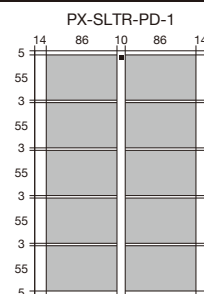

PRE-SET JOB TEMPLATES LIST

PCM-15W

Cost Efficient with Japan Quality

PROSCUT

All units are mm * All paper sizes except cut mode 14 are 210 x 297 mm

CUT MODE 1 13.5/54/54/54/54/54/13.5

CUT MODE 2 6/54/4/54/4/54/4/54/4/54/5

CUT MODE 3 11/55/55/55/55/55/11

CUT MODE 4 5/55/3/55/3/55/3/55/3/55/5

CUT MODE 5 13/55/17/55/17/55/17/55/13

PRE-SET JOB TEMPLATES LIST

PCM-15W

Cost Efficient with Japan Quality

PROSCUT

All units are mm * All paper sizes except cut mode 14 are 210 x 297 mm

CUT MODE 6 7/51/7/51/7/51/7/51/7

CUT MODE 7 9.5/50/7/50/7/50/7/50/7/50/9.5

CUT MODE 8 9/90/5/90/5/90/8

CUT MODE 9 148.5/148.5

CUT MODE 10 99/99/99

CUT MODE 11 74.2/74.2/74.2/74.4

CUT MODE 12 9/102/75/102/9

CUT MODE 13 7/283/7

CUT MODE 14 11.5/297/11.5 Paper: 225 x 320mm (SR-A4)