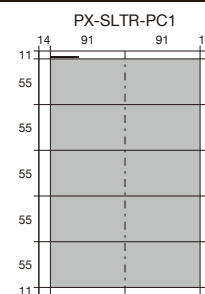

PRE-SET JOB TEMPLATES LIST

PCM-15W

Cost Efficient with Japan Quality

PROSCUT

All units are mm * All paper sizes except cut mode 14 are 210 x 297 mm

CUT MODE 1 13.5/54/54/54/54/54/13.5

CUT MODE 2 6/54/4/54/4/54/4/54/4/54/5

CUT MODE 3 11/55/55/55/55/55/11

CUT MODE 4 5/55/3/55/3/55/3/55/3/55/5

CUT MODE 5 13/55/17/55/17/55/17/55/13

PRE-SET JOB TEMPLATES LIST

PCM-15W

Cost Efficient with Japan Quality

PROSCUT

All units are mm * All paper sizes except cut mode 14 are 210 x 297 mm

CUT MODE 6 7/51/7/51/7/51/7/51/7

CUT MODE 7 9.5/50/7/50/7/50/7/50/7/50/9.5

CUT MODE 8 9/90/5/90/5/90/8

CUT MODE 9 148.5/148.5

CUT MODE 10 99/99/99

CUT MODE 11 74.2/74.2/74.2/74.4

CUT MODE 12 9/102/75/102/9

CUT MODE 13 7/283/7

CUT MODE 14 11.5/297/11.5 Paper: 225 x 320mm (SR-A4)