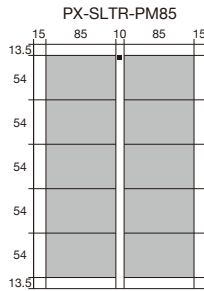

PRE-SET JOB TEMPLATES LIST

PCM-15W

Cost Efficient with Japan Quality

PROSCUT

All units are mm * All paper sizes except cut mode 14 are 210 x 297 mm

CUT MODE 1 13.5/54/54/54/54/54/13.5

CUT MODE 2 6/54/4/54/4/54/4/54/4/54/5

CUT MODE 3 11/55/55/55/55/55/11

CUT MODE 4 5/55/3/55/3/55/3/55/3/55/5

CUT MODE 5 13/55/17/55/17/55/17/55/13

PRE-SET JOB TEMPLATES LIST

PCM-15W

Cost Efficient with Japan Quality

PROSCUT

All units are mm * All paper sizes except cut mode 14 are 210 x 297 mm

CUT MODE 6 7/51/7/51/7/51/7/51/7

CUT MODE 7 9.5/50/7/50/7/50/7/50/7/50/9.5

CUT MODE 8 9/90/5/90/5/90/8

CUT MODE 9 148.5/148.5

CUT MODE 10 99/99/99

CUT MODE 11 74.2/74.2/74.2/74.4

CUT MODE 12 9/102/75/102/9

CUT MODE 13 7/283/7

CUT MODE 14 11.5/297/11.5 Paper: 225 x 320mm (SR-A4)