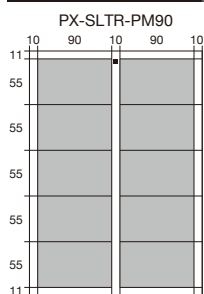

PRE-SET JOB TEMPLATES LIST

PCM-15W

Cost Efficient with Japan Quality

PROSCUT

All units are mm * All paper sizes except cut mode 14 are 210 x 297 mm

CUT MODE 1 13.5/54/54/54/54/54/13.5

CUT MODE 2 6/54/4/54/4/54/4/54/4/54/5

CUT MODE 3 11/55/55/55/55/55/11

CUT MODE 4 5/55/3/55/3/55/3/55/3/55/5

CUT MODE 5 13/55/17/55/17/55/17/55/13

PRE-SET JOB TEMPLATES LIST

PCM-15W

Cost Efficient with Japan Quality

PROSCUT

All units are mm * All paper sizes except cut mode 14 are 210 x 297 mm

CUT MODE 6 7/51/7/51/7/51/7/51/7

CUT MODE 7 9.5/50/7/50/7/50/7/50/7/50/9.5

CUT MODE 8 9/90/5/90/5/90/8

CUT MODE 9 148.5/148.5

CUT MODE 10 99/99/99

CUT MODE 11 74.2/74.2/74.2/74.4

CUT MODE 12 9/102/75/102/9

CUT MODE 13 7/283/7

CUT MODE 14 11.5/297/11.5 Paper: 225 x 320mm (SR-A4)