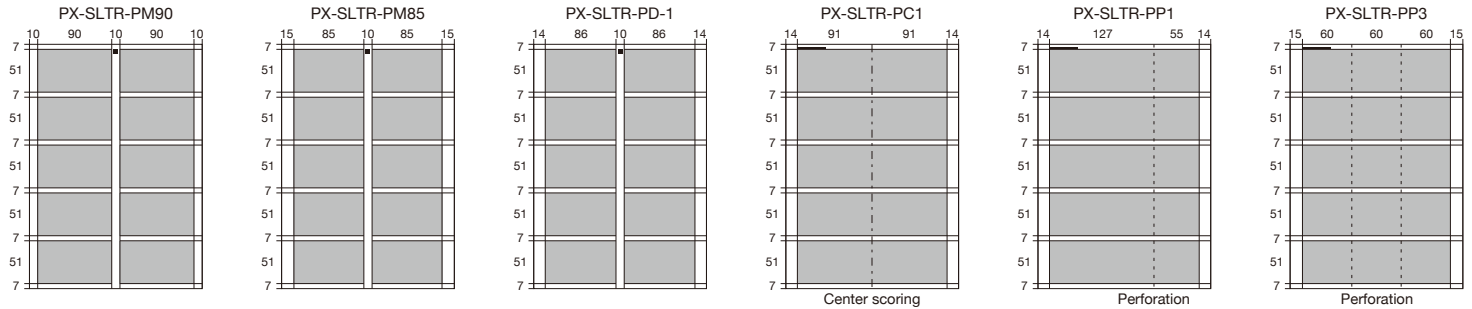

PRE-SET JOB TEMPLATES LIST

PCM-15W

Cost Efficient with Japan Quality

PROSCUT

All units are mm * All paper sizes except cut mode 14 are 210 x 297 mm

CUT MODE 1 13.5/54/54/54/54/54/13.5

CUT MODE 2 6/54/4/54/4/54/4/54/4/54/5

CUT MODE 3 11/55/55/55/55/55/11

CUT MODE 4 5/55/3/55/3/55/3/55/3/55/5

CUT MODE 5 13/55/17/55/17/55/17/55/13

PRE-SET JOB TEMPLATES LIST

PCM-15W

Cost Efficient with Japan Quality

PROSCUT

All units are mm * All paper sizes except cut mode 14 are 210 x 297 mm

CUT MODE 6 7/51/7/51/7/51/7/51/7

CUT MODE 7 9.5/50/7/50/7/50/7/50/7/50/9.5

CUT MODE 8 9/90/5/90/5/90/8

CUT MODE 9 148.5/148.5

CUT MODE 10 99/99/99

CUT MODE 11 74.2/74.2/74.2/74.4

CUT MODE 12 9/102/75/102/9

CUT MODE 13 7/283/7