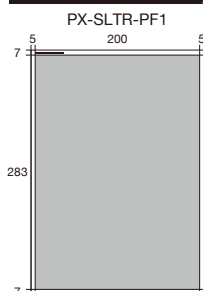

CUT MODE 3 11/55/55/55/55/55/11

CUT MODE 4 5/55/3/55/3/55/3/55/3/55/5

CUT MODE 5 13/55/17/55/17/55/17/55/13

PRE-SET JOB TEMPLATES LIST

PCM-15W

Cost Efficient with Japan Quality

PROSCUT

All units are mm * All paper sizes except cut mode 14 are 210 x 297 mm

CUT MODE 6 7/51/7/51/7/51/7/51/7

CUT MODE 7 9.5/50/7/50/7/50/7/50/7/50/9.5

CUT MODE 8 9/90/5/90/5/90/8

CUT MODE 9 148.5/148.5

CUT MODE 10 99/99/99

CUT MODE 11 74.2/74.2/74.2/74.4

CUT MODE 12 9/102/75/102/9

CUT MODE 13 7/283/7

CUT MODE 14 11.5/297/11.5 Paper: 225 x 320mm (SR-A4)