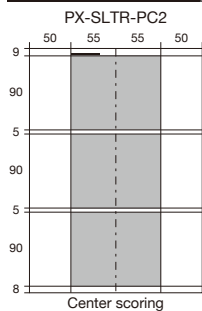

PRE-SET JOB TEMPLATES LIST

PCM-15W

Cost Efficient with Japan Quality

PROSCUT

All units are mm * All paper sizes except cut mode 14 are 210 x 297 mm

CUT MODE 1 13.5/54/54/54/54/54/13.5

CUT MODE 2 6/54/4/54/4/54/4/54/4/54/5

CUT MODE 3 11/55/55/55/55/55/11

CUT MODE 4 5/55/3/55/3/55/3/55/3/55/5

CUT MODE 5 13/55/17/55/17/55/17/55/13

PRE-SET JOB TEMPLATES LIST

PCM-15W

Cost Efficient with Japan Quality

PROSCUT

All units are mm * All paper sizes except cut mode 14 are 210 x 297 mm

CUT MODE 6 7/51/7/51/7/51/7/51/7

CUT MODE 7 9.5/50/7/50/7/50/7/50/7/50/9.5

CUT MODE 8 9/90/5/90/5/90/8

CUT MODE 9 148.5/148.5

CUT MODE 10 99/99/99

CUT MODE 11 74.2/74.2/74.2/74.4

CUT MODE 12 9/102/75/102/9

CUT MODE 13 7/283/7

CUT MODE 14 11.5/297/11.5 Paper: 225 x 320mm (SR-A4)