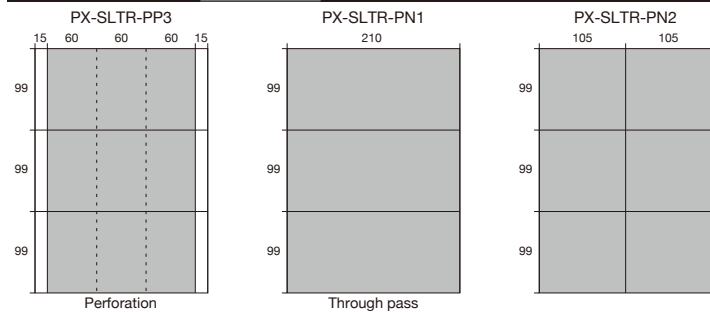

CUT MODE 6 7/51/7/51/7/51/7/51/7

CUT MODE 7 9.5/50/7/50/7/50/7/50/7/50/9.5

CUT MODE 8 9/90/5/90/5/90/8

CUT MODE 9 148.5/148.5

CUT MODE 10 99/99/99

CUT MODE 11 74.2/74.2/74.2/74.4

CUT MODE 12 9/102/75/102/9

CUT MODE 13 7/283/7

CUT MODE 14 11.5/297/11.5 Paper: 225 x 320mm (SR-A4)