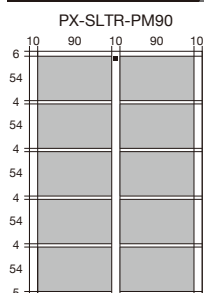

PRE-SET JOB TEMPLATES LIST

PCM-15W

Cost Efficient with Japan Quality

PROSCUT

All units are mm * All paper sizes except cut mode 14 are 210 x 297 mm

CUT MODE 1 13.5/54/54/54/54/54/13.5

CUT MODE 2 6/54/4/54/4/54/4/54/4/54/5

CUT MODE 3 11/55/55/55/55/55/11

CUT MODE 4 5/55/3/55/3/55/3/55/3/55/5

CUT MODE 5 13/55/17/55/17/55/17/55/13

PRE-SET JOB TEMPLATES LIST

PCM-15W

Cost Efficient with Japan Quality

PROSCUT

All units are mm * All paper sizes except cut mode 14 are 210 x 297 mm

CUT MODE 6 7/51/7/51/7/51/7/51/7

CUT MODE 7 9.5/50/7/50/7/50/7/50/7/50/9.5

CUT MODE 8 9/90/5/90/5/90/8

CUT MODE 9 148.5/148.5

CUT MODE 10 99/99/99

CUT MODE 11 74.2/74.2/74.2/74.4

CUT MODE 12 9/102/75/102/9

CUT MODE 13 7/283/7

CUT MODE 14 11.5/297/11.5 Paper: 225 x 320mm (SR-A4)