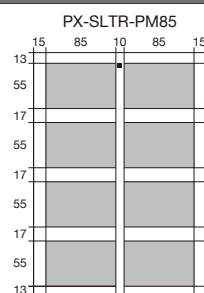

PRE-SET JOB TEMPLATES LIST

PCM-15W

Cost Efficient with Japan Quality

PROSCUT

All units are mm * All paper sizes except cut mode 14 are 210 x 297 mm

CUT MODE 1 13.5/54/54/54/54/54/13.5

CUT MODE 2 6/54/4/54/4/54/4/54/4/54/5

CUT MODE 3 11/55/55/55/55/55/11

CUT MODE 4 5/55/3/55/3/55/3/55/3/55/5

CUT MODE 5 13/55/17/55/17/55/17/55/13

PRE-SET JOB TEMPLATES LIST

PCM-15W

Cost Efficient with Japan Quality

PROSCUT

All units are mm * All paper sizes except cut mode 14 are 210 x 297 mm

CUT MODE 6 7/51/7/51/7/51/7/51/7

CUT MODE 7 9.5/50/7/50/7/50/7/50/7/50/9.5

CUT MODE 8 9/90/5/90/5/90/8

CUT MODE 9 148.5/148.5

CUT MODE 10 99/99/99

CUT MODE 11 74.2/74.2/74.2/74.4

CUT MODE 12 9/102/75/102/9

CUT MODE 13 7/283/7

CUT MODE 14 11.5/297/11.5 Paper: 225 x 320mm (SR-A4)