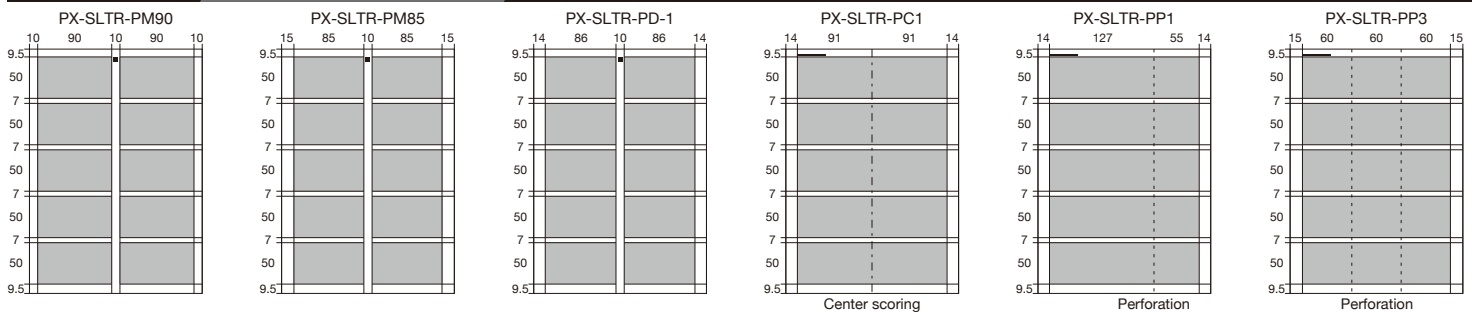

PRE-SET JOB TEMPLATES LIST

PCM-15W

Cost Efficient with Japan Quality

PROSCUT

All units are mm * All paper sizes except cut mode 14 are 210 x 297 mm

CUT MODE 1 13.5/54/54/54/54/54/13.5

CUT MODE 2 6/54/4/54/4/54/4/54/4/54/5

CUT MODE 3 11/55/55/55/55/55/11

CUT MODE 4 5/55/3/55/3/55/3/55/3/55/5

CUT MODE 5 13/55/17/55/17/55/17/55/13

PRE-SET JOB TEMPLATES LIST

PCM-15W

Cost Efficient with Japan Quality

PROSCUT

All units are mm * All paper sizes except cut mode 14 are 210 x 297 mm

CUT MODE 6 7/51/7/51/7/51/7/51/7

CUT MODE 7 9.5/50/7/50/7/50/7/50/7/50/9.5

CUT MODE 8 9/90/5/90/5/90/8

CUT MODE 9 148.5/148.5

CUT MODE 10 99/99/99

CUT MODE 11 74.2/74.2/74.2/74.4

CUT MODE 12 9/102/75/102/9

CUT MODE 13 7/283/7