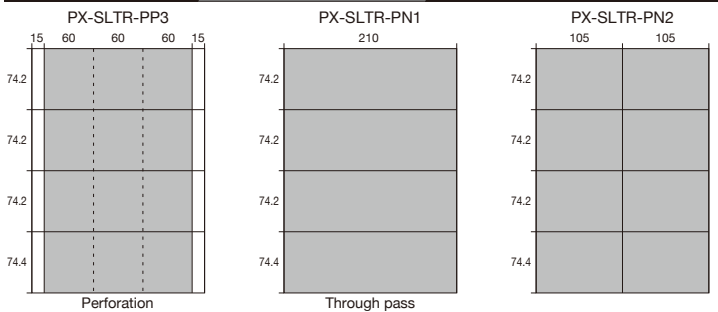

CUT MODE 6 7/51/7/51/7/51/7/51/7

CUT MODE 7 9.5/50/7/50/7/50/7/50/7/50/9.5

CUT MODE 8 9/90/5/90/5/90/8

CUT MODE 9 148.5/148.5

CUT MODE 10 99/99/99

CUT MODE 11 74.2/74.2/74.2/74.4

CUT MODE 12 9/102/75/102/9

CUT MODE 13 7/283/7

CUT MODE 14 11.5/297/11.5 Paper: 225 x 320mm (SR-A4)