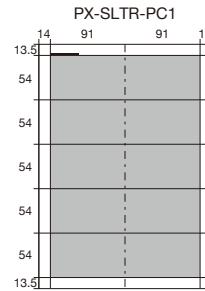

PRE-SET JOB TEMPLATES LIST

PCM-15W

Cost Efficient with Japan Quality

PROSCUT

All units are mm * All paper sizes except cut mode 14 are 210 x 297 mm

CUT MODE 1 13.5/54/54/54/54/54/13.5

CUT MODE 2 6/54/4/54/4/54/4/54/4/54/5

CUT MODE 3 11/55/55/55/55/55/11

CUT MODE 4 5/55/3/55/3/55/3/55/3/55/5

CUT MODE 5 13/55/17/55/17/55/17/55/13

PRE-SET JOB TEMPLATES LIST

PCM-15W

Cost Efficient with Japan Quality

PROSCUT

All units are mm * All paper sizes except cut mode 14 are 210 x 297 mm

CUT MODE 6 7/51/7/51/7/51/7/51/7

CUT MODE 7 9.5/50/7/50/7/50/7/50/7/50/9.5

CUT MODE 8 9/90/5/90/5/90/8

CUT MODE 9 148.5/148.5

CUT MODE 10 99/99/99

CUT MODE 11 74.2/74.2/74.2/74.4

CUT MODE 12 9/102/75/102/9

CUT MODE 13 7/283/7

CUT MODE 14 11.5/297/11.5 Paper: 225 x 320mm (SR-A4)