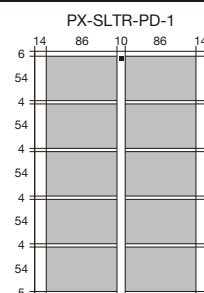

PRE-SET JOB TEMPLATES LIST

PCM-15W

Cost Efficient with Japan Quality

PROSCUT

All units are mm * All paper sizes except cut mode 14 are 210 x 297 mm

CUT MODE 1 13.5/54/54/54/54/54/13.5

CUT MODE 2 6/54/4/54/4/54/4/54/4/54/5

CUT MODE 3 11/55/55/55/55/55/11

CUT MODE 4 5/55/3/55/3/55/3/55/3/55/5

CUT MODE 5 13/55/17/55/17/55/17/55/13

PRE-SET JOB TEMPLATES LIST

PCM-15W

Cost Efficient with Japan Quality

PROSCUT

All units are mm * All paper sizes except cut mode 14 are 210 x 297 mm

CUT MODE 6 7/51/7/51/7/51/7/51/7

CUT MODE 7 9.5/50/7/50/7/50/7/50/7/50/9.5

CUT MODE 8 9/90/5/90/5/90/8

CUT MODE 9 148.5/148.5

CUT MODE 10 99/99/99

CUT MODE 11 74.2/74.2/74.2/74.4

CUT MODE 12 9/102/75/102/9

CUT MODE 13 7/283/7

CUT MODE 14 11.5/297/11.5 Paper: 225 x 320mm (SR-A4)