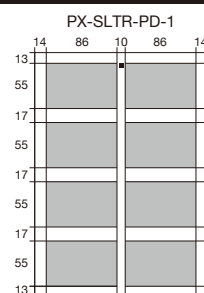

PRE-SET JOB TEMPLATES LIST

PCM-15W

Cost Efficient with Japan Quality

PROSCUT

All units are mm * All paper sizes except cut mode 14 are 210 x 297 mm

CUT MODE 1 13.5/54/54/54/54/54/13.5

CUT MODE 2 6/54/4/54/4/54/4/54/4/54/5

CUT MODE 3 11/55/55/55/55/55/11

CUT MODE 4 5/55/3/55/3/55/3/55/3/55/5

CUT MODE 5 13/55/17/55/17/55/17/55/13

PRE-SET JOB TEMPLATES LIST

PCM-15W

Cost Efficient with Japan Quality

PROSCUT

All units are mm * All paper sizes except cut mode 14 are 210 x 297 mm

CUT MODE 6 7/51/7/51/7/51/7/51/7

CUT MODE 7 9.5/50/7/50/7/50/7/50/7/50/9.5

CUT MODE 8 9/90/5/90/5/90/8

CUT MODE 9 148.5/148.5

CUT MODE 10 99/99/99

CUT MODE 11 74.2/74.2/74.2/74.4

CUT MODE 12 9/102/75/102/9

CUT MODE 13 7/283/7

CUT MODE 14 11.5/297/11.5 Paper: 225 x 320mm (SR-A4)