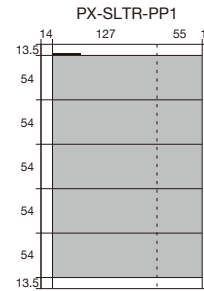

PRE-SET JOB TEMPLATES LIST

PCM-15W

Cost Efficient with Japan Quality

PROSCUT

All units are mm * All paper sizes except cut mode 14 are 210 x 297 mm

CUT MODE 1 13.5/54/54/54/54/54/13.5

CUT MODE 2 6/54/4/54/4/54/4/54/4/54/5

CUT MODE 3 11/55/55/55/55/55/11

CUT MODE 4 5/55/3/55/3/55/3/55/3/55/5

CUT MODE 5 13/55/17/55/17/55/17/55/13

PRE-SET JOB TEMPLATES LIST

PCM-15W

Cost Efficient with Japan Quality

PROSCUT

All units are mm * All paper sizes except cut mode 14 are 210 x 297 mm

CUT MODE 6 7/51/7/51/7/51/7/51/7

CUT MODE 7 9.5/50/7/50/7/50/7/50/7/50/9.5

CUT MODE 8 9/90/5/90/5/90/8

CUT MODE 9 148.5/148.5

CUT MODE 10 99/99/99

CUT MODE 11 74.2/74.2/74.2/74.4

CUT MODE 12 9/102/75/102/9

CUT MODE 13 7/283/7

CUT MODE 14 11.5/297/11.5 Paper: 225 x 320mm (SR-A4)