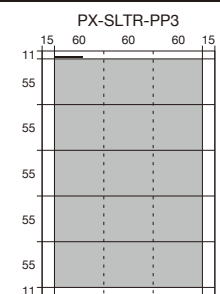

PRE-SET JOB TEMPLATES LIST

PCM-15W

Cost Efficient with Japan Quality

PROSCUT

All units are mm * All paper sizes except cut mode 14 are 210 x 297 mm

CUT MODE 1 13.5/54/54/54/54/54/13.5

CUT MODE 2 6/54/4/54/4/54/4/54/4/54/5

CUT MODE 3 11/55/55/55/55/55/11

CUT MODE 4 5/55/3/55/3/55/3/55/3/55/5

CUT MODE 5 13/55/17/55/17/55/17/55/13

PRE-SET JOB TEMPLATES LIST

PCM-15W

Cost Efficient with Japan Quality

PROSCUT

All units are mm * All paper sizes except cut mode 14 are 210 x 297 mm

CUT MODE 6 7/51/7/51/7/51/7/51/7

CUT MODE 7 9.5/50/7/50/7/50/7/50/7/50/9.5

CUT MODE 8 9/90/5/90/5/90/8

CUT MODE 9 148.5/148.5

CUT MODE 10 99/99/99

CUT MODE 11 74.2/74.2/74.2/74.4

CUT MODE 12 9/102/75/102/9

CUT MODE 13 7/283/7

CUT MODE 14 11.5/297/11.5 Paper: 225 x 320mm (SR-A4)