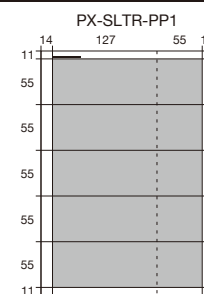

PRE-SET JOB TEMPLATES LIST

PCM-15W

Cost Efficient with Japan Quality

PROSCUT

All units are mm * All paper sizes except cut mode 14 are 210 x 297 mm

CUT MODE 1 13.5/54/54/54/54/54/13.5

CUT MODE 2 6/54/4/54/4/54/4/54/4/54/5

CUT MODE 3 11/55/55/55/55/55/11

CUT MODE 4 5/55/3/55/3/55/3/55/3/55/5

CUT MODE 5 13/55/17/55/17/55/17/55/13

PRE-SET JOB TEMPLATES LIST

PCM-15W

Cost Efficient with Japan Quality

PROSCUT

All units are mm * All paper sizes except cut mode 14 are 210 x 297 mm

CUT MODE 6 7/51/7/51/7/51/7/51/7

CUT MODE 7 9.5/50/7/50/7/50/7/50/7/50/9.5

CUT MODE 8 9/90/5/90/5/90/8

CUT MODE 9 148.5/148.5

CUT MODE 10 99/99/99

CUT MODE 11 74.2/74.2/74.2/74.4

CUT MODE 12 9/102/75/102/9

CUT MODE 13 7/283/7

CUT MODE 14 11.5/297/11.5 Paper: 225 x 320mm (SR-A4)