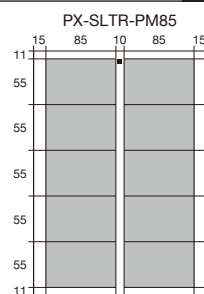

PRE-SET JOB TEMPLATES LIST

PCM-15W

Cost Efficient with Japan Quality

PROSCUT

All units are mm * All paper sizes except cut mode 14 are 210 x 297 mm

CUT MODE 1 13.5/54/54/54/54/54/13.5

CUT MODE 2 6/54/4/54/4/54/4/54/4/54/5

CUT MODE 3 11/55/55/55/55/55/11

CUT MODE 4 5/55/3/55/3/55/3/55/3/55/5

CUT MODE 5 13/55/17/55/17/55/17/55/13

PRE-SET JOB TEMPLATES LIST

PCM-15W

Cost Efficient with Japan Quality

PROSCUT

All units are mm * All paper sizes except cut mode 14 are 210 x 297 mm

CUT MODE 6 7/51/7/51/7/51/7/51/7

CUT MODE 7 9.5/50/7/50/7/50/7/50/7/50/9.5

CUT MODE 8 9/90/5/90/5/90/8

CUT MODE 9 148.5/148.5

CUT MODE 10 99/99/99

CUT MODE 11 74.2/74.2/74.2/74.4

CUT MODE 12 9/102/75/102/9

CUT MODE 13 7/283/7

CUT MODE 14 11.5/297/11.5 Paper: 225 x 320mm (SR-A4)