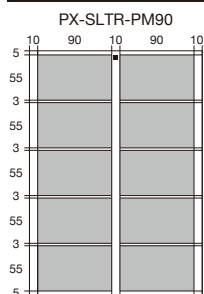

PRE-SET JOB TEMPLATES LIST

PCM-15W

Cost Efficient with Japan Quality

PROSCUT

All units are mm * All paper sizes except cut mode 14 are 210 x 297 mm

CUT MODE 1 13.5/54/54/54/54/54/13.5

CUT MODE 2 6/54/4/54/4/54/4/54/4/54/5

CUT MODE 3 11/55/55/55/55/55/11

CUT MODE 4 5/55/3/55/3/55/3/55/3/55/5

CUT MODE 5 13/55/17/55/17/55/17/55/13

PRE-SET JOB TEMPLATES LIST

PCM-15W

Cost Efficient with Japan Quality

PROSCUT

All units are mm * All paper sizes except cut mode 14 are 210 x 297 mm

CUT MODE 6 7/51/7/51/7/51/7/51/7

CUT MODE 7 9.5/50/7/50/7/50/7/50/7/50/9.5

CUT MODE 8 9/90/5/90/5/90/8

CUT MODE 9 148.5/148.5

CUT MODE 10 99/99/99

CUT MODE 11 74.2/74.2/74.2/74.4

CUT MODE 12 9/102/75/102/9

CUT MODE 13 7/283/7

CUT MODE 14 11.5/297/11.5 Paper: 225 x 320mm (SR-A4)