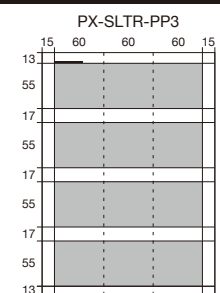

PRE-SET JOB TEMPLATES LIST

PCM-15W

Cost Efficient with Japan Quality

PROSCUT

All units are mm * All paper sizes except cut mode 14 are 210 x 297 mm

CUT MODE 1 13.5/54/54/54/54/54/13.5

CUT MODE 2 6/54/4/54/4/54/4/54/4/54/5

CUT MODE 3 11/55/55/55/55/55/11

CUT MODE 4 5/55/3/55/3/55/3/55/3/55/5

CUT MODE 5 13/55/17/55/17/55/17/55/13

PRE-SET JOB TEMPLATES LIST

PCM-15W

Cost Efficient with Japan Quality

PROSCUT

All units are mm * All paper sizes except cut mode 14 are 210 x 297 mm

CUT MODE 6 7/51/7/51/7/51/7/51/7

CUT MODE 7 9.5/50/7/50/7/50/7/50/7/50/9.5

CUT MODE 8 9/90/5/90/5/90/8

CUT MODE 9 148.5/148.5

CUT MODE 10 99/99/99

CUT MODE 11 74.2/74.2/74.2/74.4

CUT MODE 12 9/102/75/102/9

CUT MODE 13 7/283/7

CUT MODE 14 11.5/297/11.5 Paper: 225 x 320mm (SR-A4)