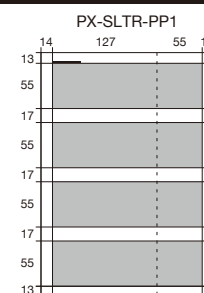

PRE-SET JOB TEMPLATES LIST

PCM-15W

Cost Efficient with Japan Quality

PROSCUT

All units are mm * All paper sizes except cut mode 14 are 210 x 297 mm

CUT MODE 1 13.5/54/54/54/54/54/13.5

CUT MODE 2 6/54/4/54/4/54/4/54/4/54/5

CUT MODE 3 11/55/55/55/55/55/11

CUT MODE 4 5/55/3/55/3/55/3/55/3/55/5

CUT MODE 5 13/55/17/55/17/55/17/55/13

PRE-SET JOB TEMPLATES LIST

PCM-15W

Cost Efficient with Japan Quality

PROSCUT

All units are mm * All paper sizes except cut mode 14 are 210 x 297 mm

CUT MODE 6 7/51/7/51/7/51/7/51/7

CUT MODE 7 9.5/50/7/50/7/50/7/50/7/50/9.5

CUT MODE 8 9/90/5/90/5/90/8

CUT MODE 9 148.5/148.5

CUT MODE 10 99/99/99

CUT MODE 11 74.2/74.2/74.2/74.4

CUT MODE 12 9/102/75/102/9

CUT MODE 13 7/283/7

CUT MODE 14 11.5/297/11.5 Paper: 225 x 320mm (SR-A4)