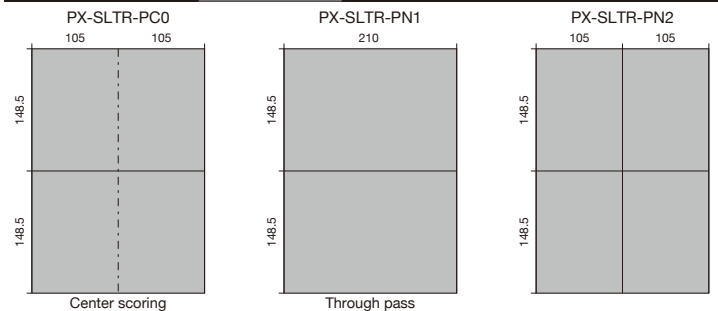

CUT MODE 6 7/51/7/51/7/51/7/51/7

CUT MODE 7 9.5/50/7/50/7/50/7/50/7/50/9.5

CUT MODE 8 9/90/5/90/5/90/8

CUT MODE 9 148.5/148.5

CUT MODE 10 99/99/99

CUT MODE 11 74.2/74.2/74.2/74.4

CUT MODE 12 9/102/75/102/9

CUT MODE 13 7/283/7

CUT MODE 14 11.5/297/11.5 Paper: 225 x 320mm (SR-A4)