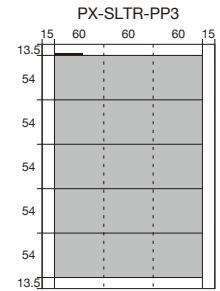

PRE-SET JOB TEMPLATES LIST

PCM-15W

Cost Efficient with Japan Quality

PROSCUT

All units are mm * All paper sizes except cut mode 14 are 210 x 297 mm

CUT MODE 1 13.5/54/54/54/54/54/13.5

CUT MODE 2 6/54/4/54/4/54/4/54/4/54/5

CUT MODE 3 11/55/55/55/55/55/11

CUT MODE 4 5/55/3/55/3/55/3/55/3/55/5

CUT MODE 5 13/55/17/55/17/55/17/55/13

PRE-SET JOB TEMPLATES LIST

PCM-15W

Cost Efficient with Japan Quality

PROSCUT

All units are mm * All paper sizes except cut mode 14 are 210 x 297 mm

CUT MODE 6 7/51/7/51/7/51/7/51/7

CUT MODE 7 9.5/50/7/50/7/50/7/50/7/50/9.5

CUT MODE 8 9/90/5/90/5/90/8

CUT MODE 9 148.5/148.5

CUT MODE 10 99/99/99

CUT MODE 11 74.2/74.2/74.2/74.4

CUT MODE 12 9/102/75/102/9

CUT MODE 13 7/283/7

CUT MODE 14 11.5/297/11.5 Paper: 225 x 320mm (SR-A4)