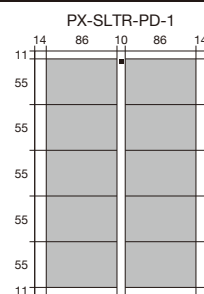

PRE-SET JOB TEMPLATES LIST

PCM-15W

Cost Efficient with Japan Quality

PROSCUT

All units are mm * All paper sizes except cut mode 14 are 210 x 297 mm

CUT MODE 1 13.5/54/54/54/54/54/13.5

CUT MODE 2 6/54/4/54/4/54/4/54/4/54/5

CUT MODE 3 11/55/55/55/55/55/11

CUT MODE 4 5/55/3/55/3/55/3/55/3/55/5

CUT MODE 5 13/55/17/55/17/55/17/55/13

PRE-SET JOB TEMPLATES LIST

PCM-15W

Cost Efficient with Japan Quality

PROSCUT

All units are mm * All paper sizes except cut mode 14 are 210 x 297 mm

CUT MODE 6 7/51/7/51/7/51/7/51/7

CUT MODE 7 9.5/50/7/50/7/50/7/50/7/50/9.5

CUT MODE 8 9/90/5/90/5/90/8

CUT MODE 9 148.5/148.5

CUT MODE 10 99/99/99

CUT MODE 11 74.2/74.2/74.2/74.4

CUT MODE 12 9/102/75/102/9

CUT MODE 13 7/283/7

CUT MODE 14 11.5/297/11.5 Paper: 225 x 320mm (SR-A4)