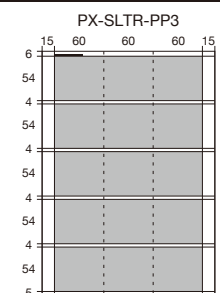

PRE-SET JOB TEMPLATES LIST

PCM-15W

Cost Efficient with Japan Quality

PROSCUT

All units are mm * All paper sizes except cut mode 14 are 210 x 297 mm

CUT MODE 1 13.5/54/54/54/54/54/13.5

CUT MODE 2 6/54/4/54/4/54/4/54/4/54/5

CUT MODE 3 11/55/55/55/55/55/11

CUT MODE 4 5/55/3/55/3/55/3/55/3/55/5

CUT MODE 5 13/55/17/55/17/55/17/55/13

PRE-SET JOB TEMPLATES LIST

PCM-15W

Cost Efficient with Japan Quality

PROSCUT

All units are mm * All paper sizes except cut mode 14 are 210 x 297 mm

CUT MODE 6 7/51/7/51/7/51/7/51/7

CUT MODE 7 9.5/50/7/50/7/50/7/50/7/50/9.5

CUT MODE 8 9/90/5/90/5/90/8

CUT MODE 9 148.5/148.5

CUT MODE 10 99/99/99

CUT MODE 11 74.2/74.2/74.2/74.4

CUT MODE 12 9/102/75/102/9

CUT MODE 13 7/283/7

CUT MODE 14 11.5/297/11.5 Paper: 225 x 320mm (SR-A4)